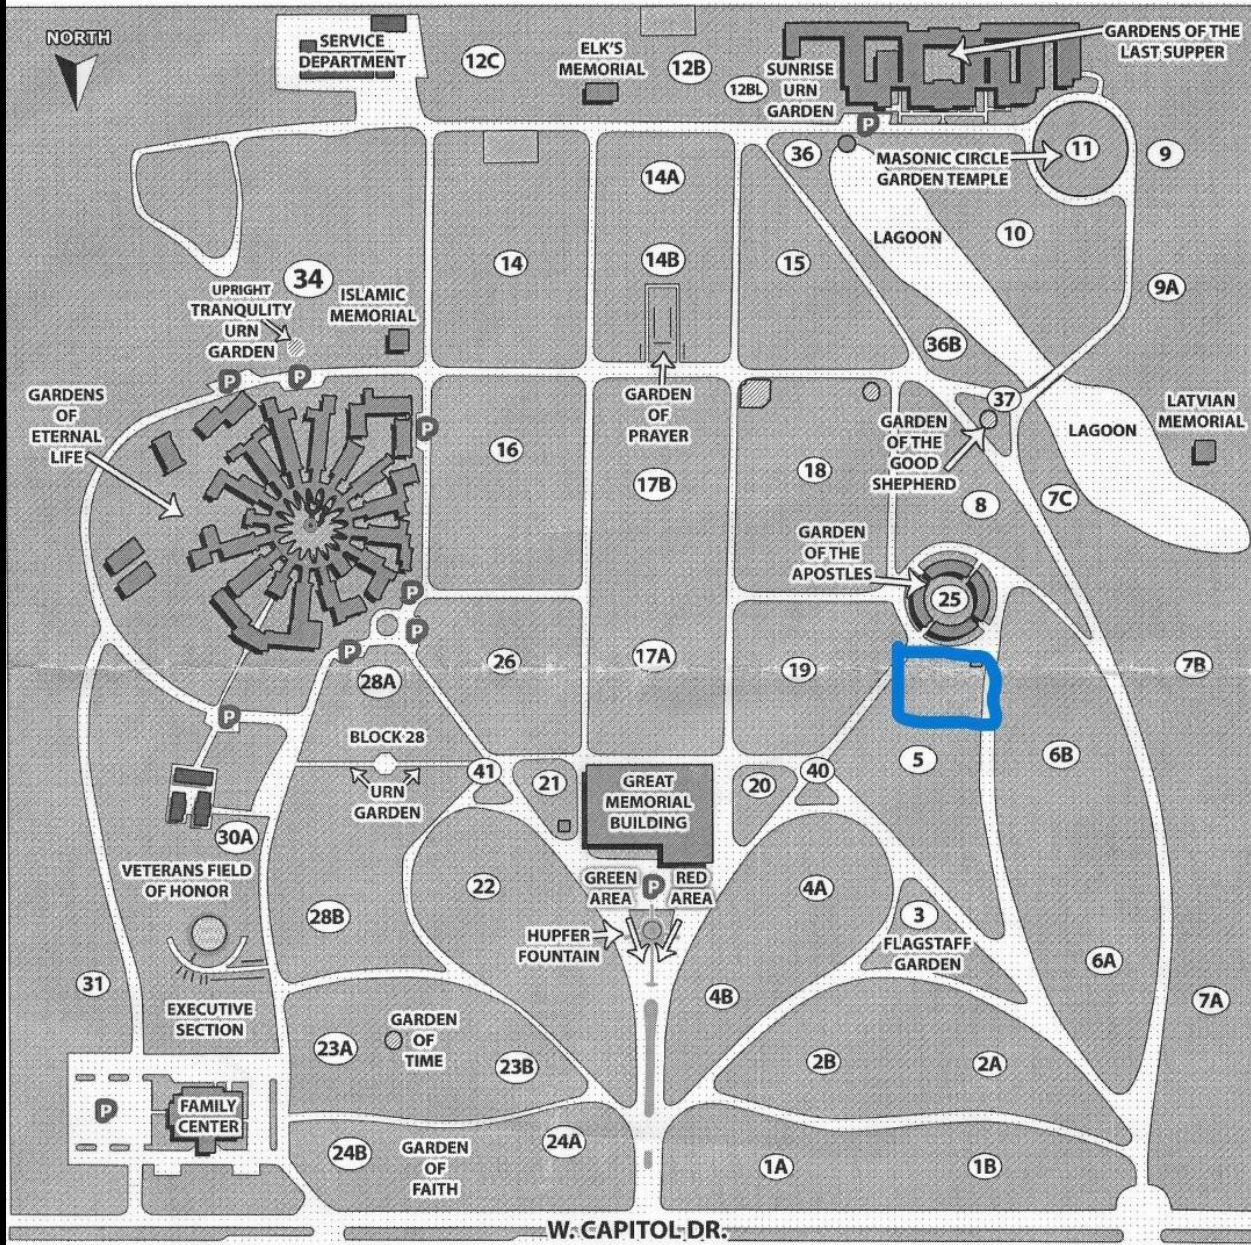

Three Single Grave Spaces for Sale

Wisconsin Memorial Park – 13235 W Capital Drive, Brookfield, WI 53005

\$6,500.00 each!

About this Cemetery Property

The block that these sites are on is easily accessible from the roadway in the southwest region of section 5. They are located roughly 6 rows in from either drive and are located just west of the Great Memorial building, within vision of the Garden of Apostles (see attached map). These lots require only a flat marker i.e., a marker that sits flush to the ground, these types can be built to have a flower vase attached. These are NOT double depth lots but can lay your loved one(s) to rest - each site can inter one casket, OR one casket with one urn (under the marker) OR three urns (one urn under Marker) and two in the burial site. Each requires the purchase of a 2nd right. **The Family would like to sell these plots together but will consider selling individually.** Available for Immediate Need. Includes Transfer Fee.

Hours of Operation - Monday thru Thursday 9:00am - 6:00pm EST

Friday 9:00am - 2:00pm EST

Wisconsin Memorial Park Inc.

Every Detail Remembered™

Dignity®
MEMORIAL