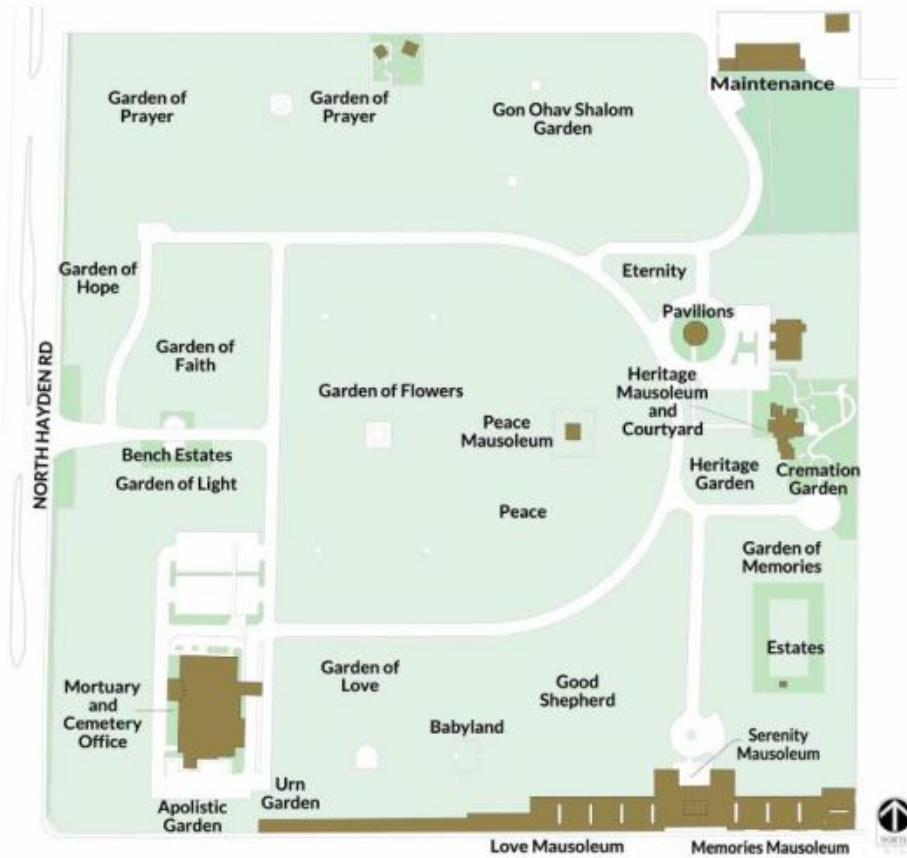

*Create a lasting legacy. Our cemetery professionals are available to help you choose cremation property and cemetery space.
Stop by our office or call (480) 945-2654*