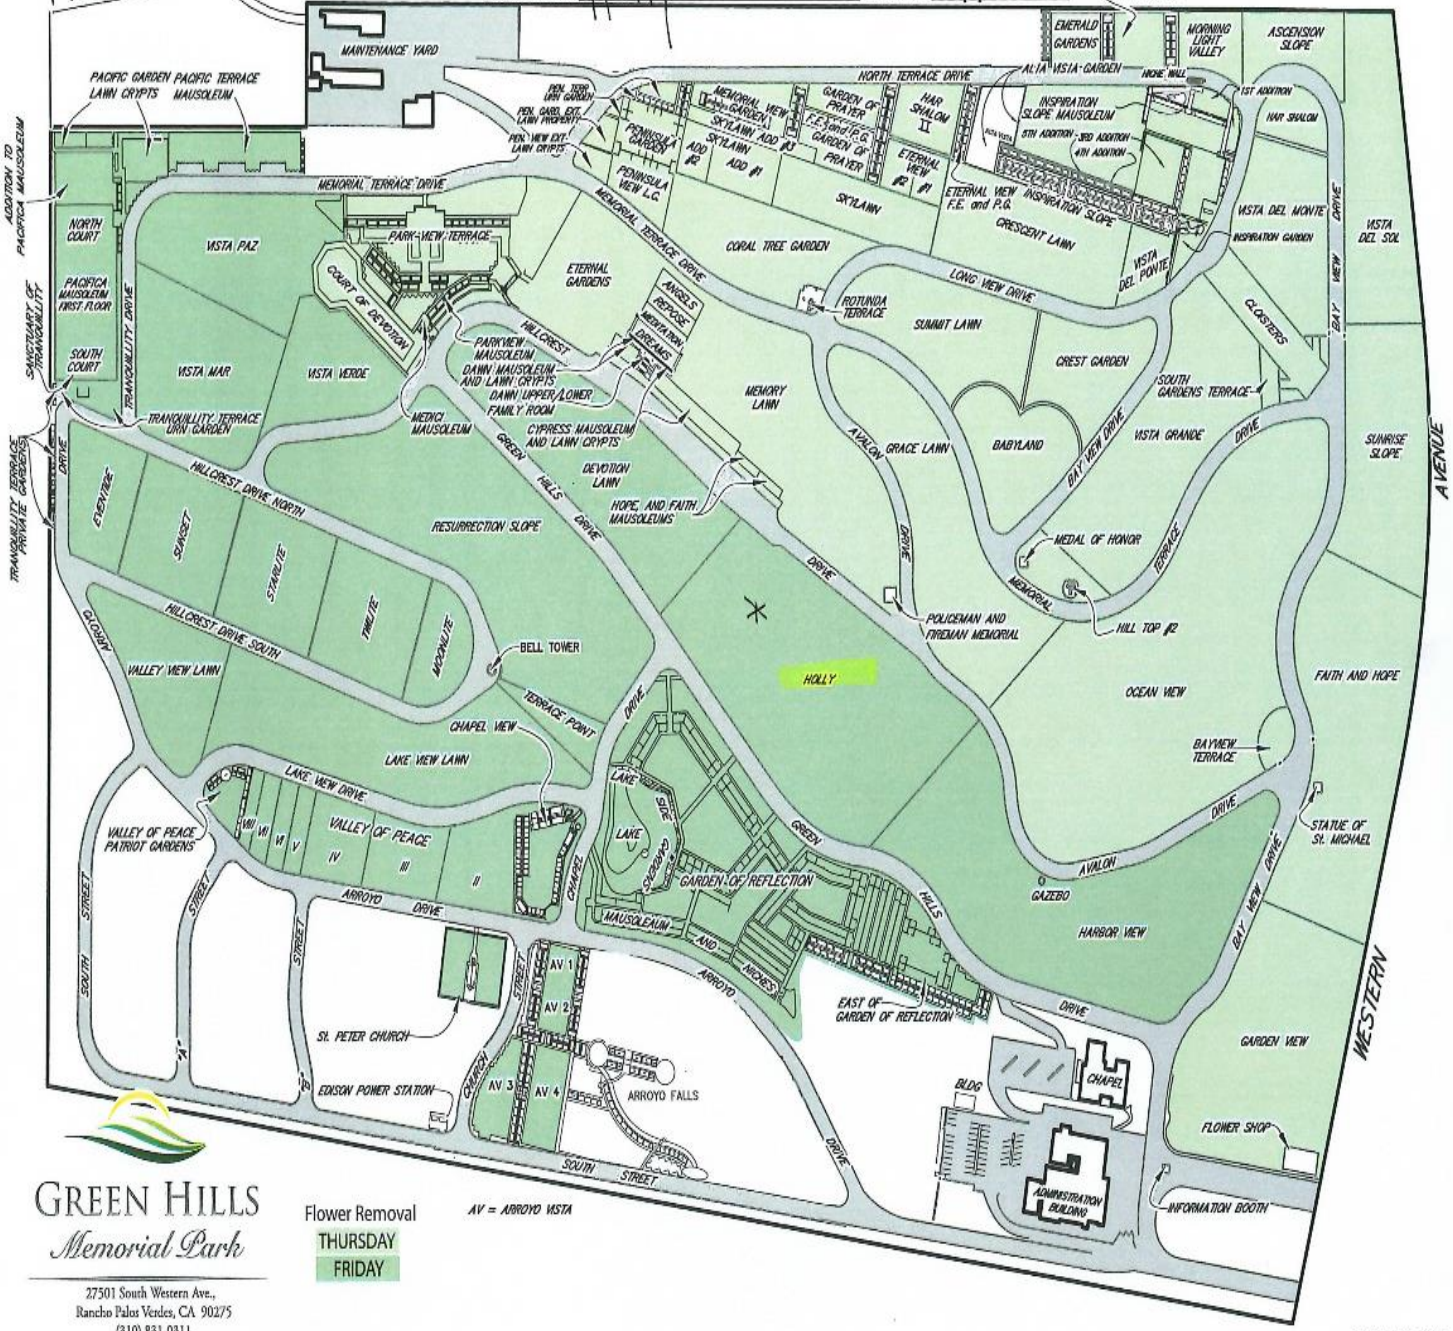

Double Depth Companion Grave Space for Sale

Green Hills Memorial Park – 27501 South Western Ave, Rancho Palos Verdes, CA 90275

\$12,000.00

About this Cemetery Property

In one of the most prestigious cemeteries in CA. Double companion privilege plot. Available for Immediate Need.

Details of this Cemetery Property

Private Listing ID: 23-0831-4 **Property Type:** Grave Space **Quantity:** (1) Double Depth Companion
Garden: Holly **Lot:** 548 **Grave:** H

The Cemetery Exchange LLC

The Prominent Nationwide Online Cemetery Property Listing Service - 1-866-754-6573

Hours of Operation - Monday thru Thursday 9:00am - 6:00pm EST

Friday 9:00am - 2:00pm EST

PALOS VERDES DRIVE NORTH

NAME _____ PLOT 548
 SECTION Holly SPACE #

GREEN HILLS
Memorial Park

27501 South Western Ave.,
 Rancho Palos Verdes, CA 90275
 (310) 831-0311