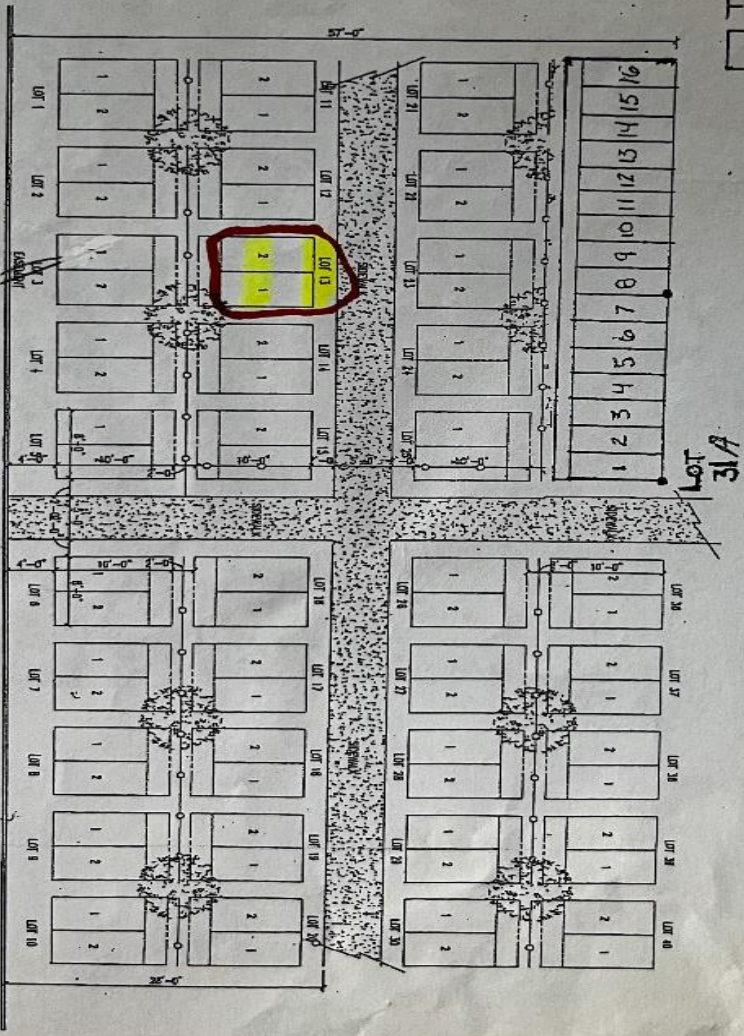

Two Single Grave Spaces for Sale

Restland Cemetery – 13005 Greenville Ave, Dallas, TX 75243

\$15,000.00 each!

About this Cemetery Property

Chapel Garden Estates is a private estate area of Restland Cemetery that allows an upright Monument which can be designed to include up to 8 cremation sites and 2 ground burials. It is perfect for a large family. Another option is one casket and one urn in a space. These 2 grave spaces are side by side single depth. The property is close to a road and has a short iron fence around the Estates. At this time, there are additional gravesites available in Chapel Garden Estates for \$20,000. each. Available for Immediate Need. Includes Transfer Fee.

13 spaces 1,2

DALLAS, TEXAS

ESTLANDCHAPEL GARDEN ESTATESCHAPEL GARDEN ESTATES,AMG, 8/2/2000 11:44:54 AM

CEMETERY ROAD