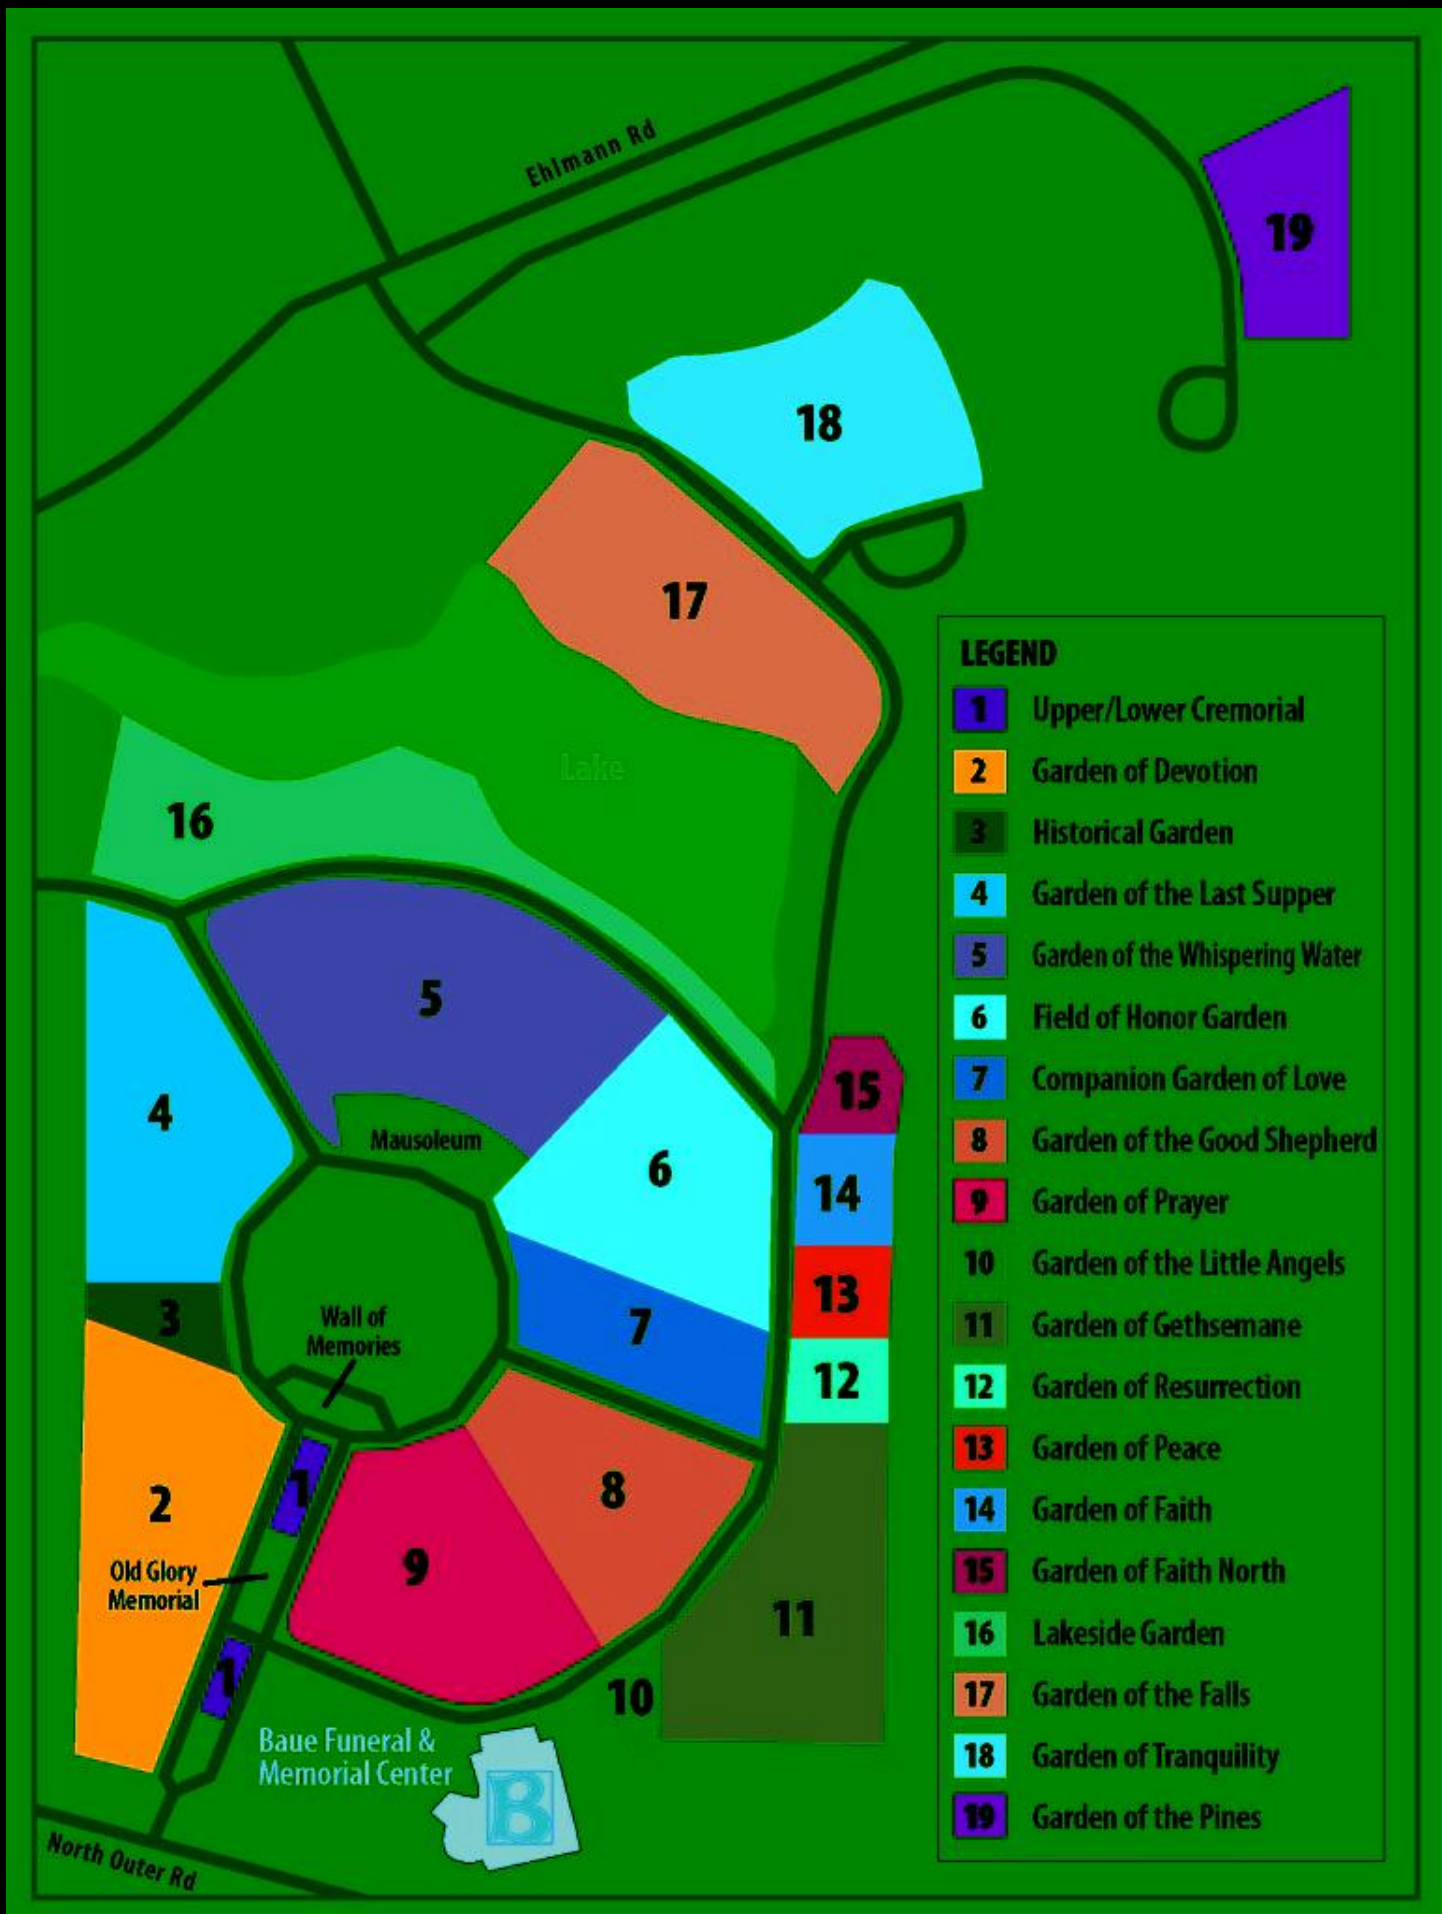

Ehmann Rd

19

18

17

Lake

16

5

4

Mausoleum

6

15

14

Wall of Memories

7

13

2

Old Glory Memorial

8

9

11

10

Baue Funeral & Memorial Center

North Outer Rd