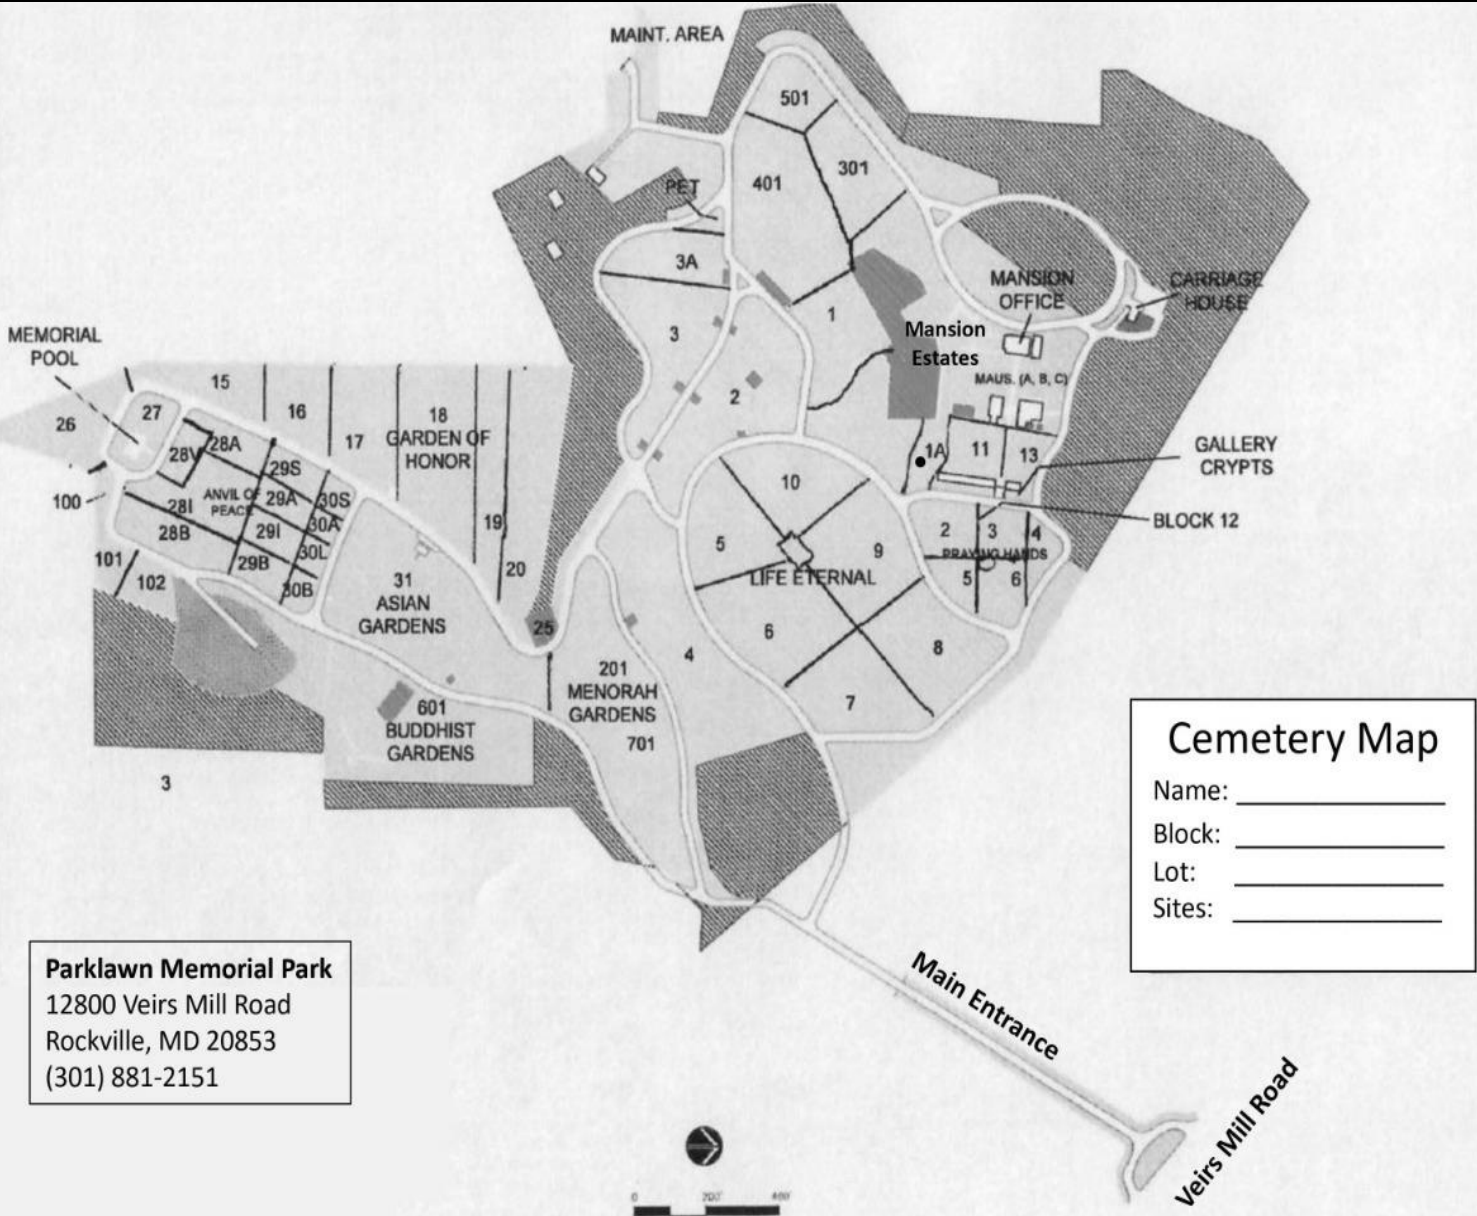

Parklawn Memorial Park
12800 Veirs Mill Road
Rockville, MD 20853
(301) 881-2151

Cemetery Map

Name: _____

Block: _____

Lot: _____

Sites: _____