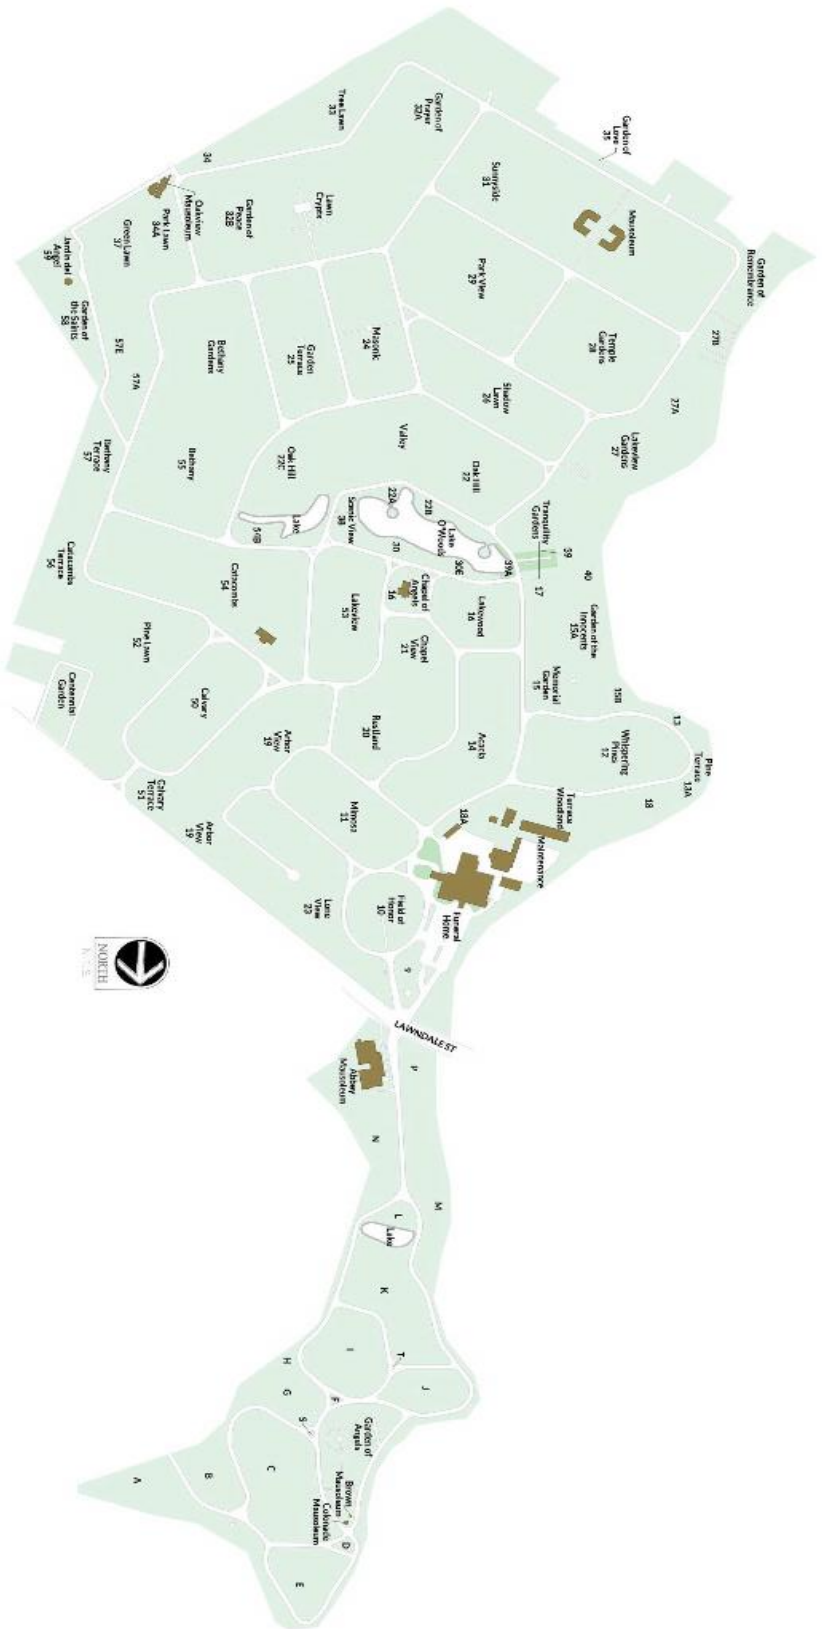

Create a lasting legacy. Our cemetery professionals are available to help you choose cremation property and cemetery space.
Stop by our office or call (713) 928-5141