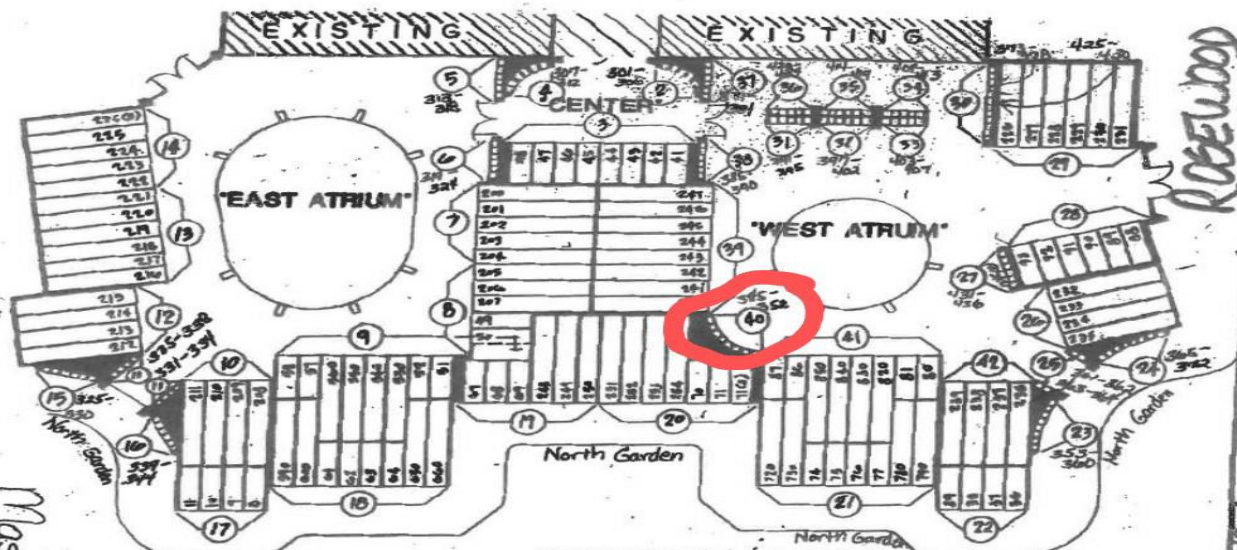

ROSEWOOD
MAUSOLEUM & ATRIUM
FOREST LAWN CEMETERY
BUFFALO, NEW YORK

Master Book

FLOOR PLAN
= North Garden (In-sized lettering)

CRYPT COUNT & HIGH W/ABBEY

SINGLE (S/S) W/COMPANION MEMORIAL	48
SINGLE W/ABBEY MEMORIAL	177
SINGLE W/ABBEY MEMORIAL	90
COMPANION MEMORIAL	720
COMPANION W/ABBEY MEMORIAL	288
IN & OVER SINGLE MEMORIAL	10
IN & OVER W/ABBEY MEMORIAL	4

REVISIONS

DATE	BY	APP.
7-4-05	AJD	JAS
8-18-05	AJD	JAS