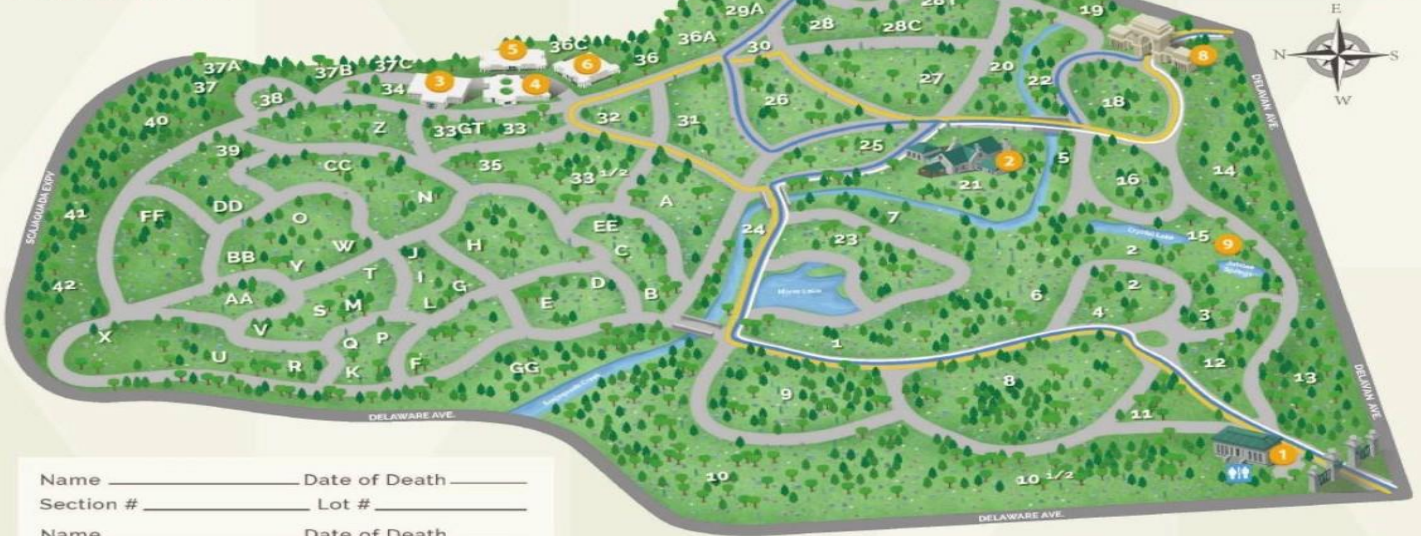

## About this Cemetery Property

Forest Lawn is beautiful and well established cemetery started by Charles E. Clarke. His vision was to create a cemetery following the well-established Père-Lachais Cemetery in Paris 1804. Mr Clark vision included rolling hills, spring fed Lakeland creek. It's a beautiful place to walk and admire. Our niches are located inside the Rosewood West Atrium Community Mausoleum. It is a beautiful Marble wall available for Immediate use. The two niches are on the upper top portion of Wall 40, Tier K, Rows 345 and 346. Niches are very limited in Forest Lawn. Feel free to text with any questions. The history of Forest Lawn is too much to type but it's truly a beautiful place to have to see and become a part of!! Available for Immediate Need.

## Details of this Cemetery Property

**Listing ID:** 23-0728-3 **Property Type:** Urn Niches **Quantity:** (2) Singles **Mausoleum:** Rosewood  
**Section:** West Atrium **Wall:** 40 **Tier:** K **Urn Niche(s):** Row 345, 346

# Rosewood Map.pdf

Buffalo, NY 14209-1189  
 P: 716.885.1600 F: 716.881.0489  
 flc@forest-lawn.com  
 www.forest-lawn.com

White line to chapel  
 Yellow line to mausoleums  
 Blue line to Margaret L. Wendt Archive & Resource Center

- 1 Main Office
- 4 Rosewood Mausoleum & Atrium
- 7 Margaret L. Wendt Archive and Resource Center
- 2 Chapel
- 5 Oakwood Mausoleum
- 8 Main St. Entrance
- 3 Serenity Mausoleum
- 6 Birchwood Mausoleum
- 9 Blue Sky Mausoleum