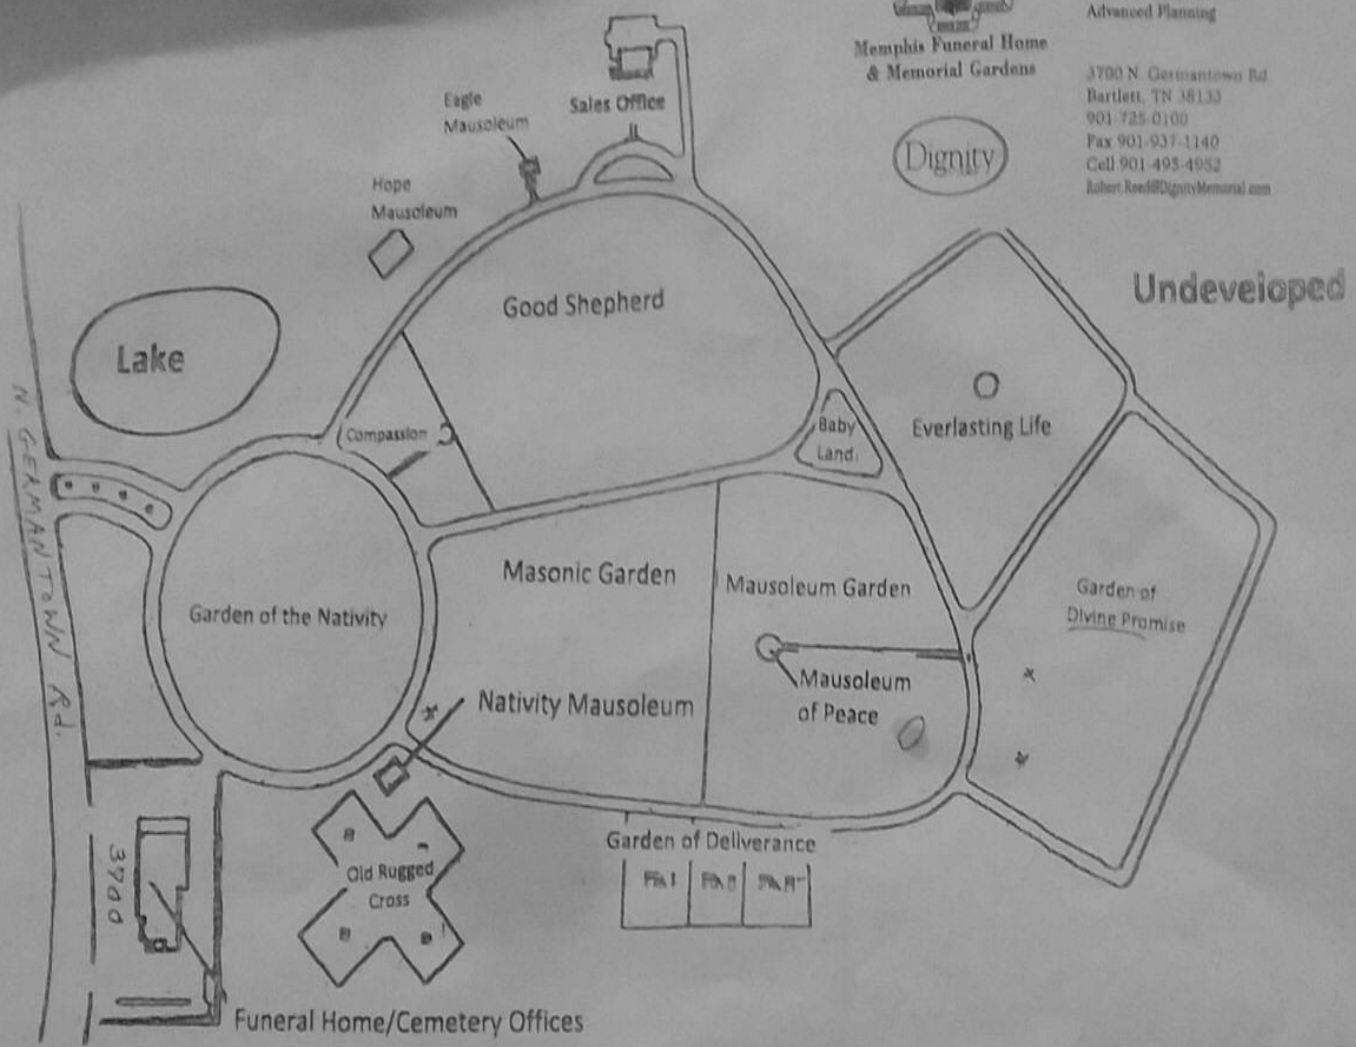

Memphis Funeral Home
& Memorial Gardens

Robert D. Reed
Family Service Director
Advanced Planning

3700 N. Germantown Rd
Bartlett, TN 38133
901-725-0100
Fax 901-937-1140
Cell 901-495-4952
Robert.Reed@DignityMemorial.com

Memphis Funeral Home and Memorial Gardens
3700 North Germantown Road
Bartlett, TN 38133