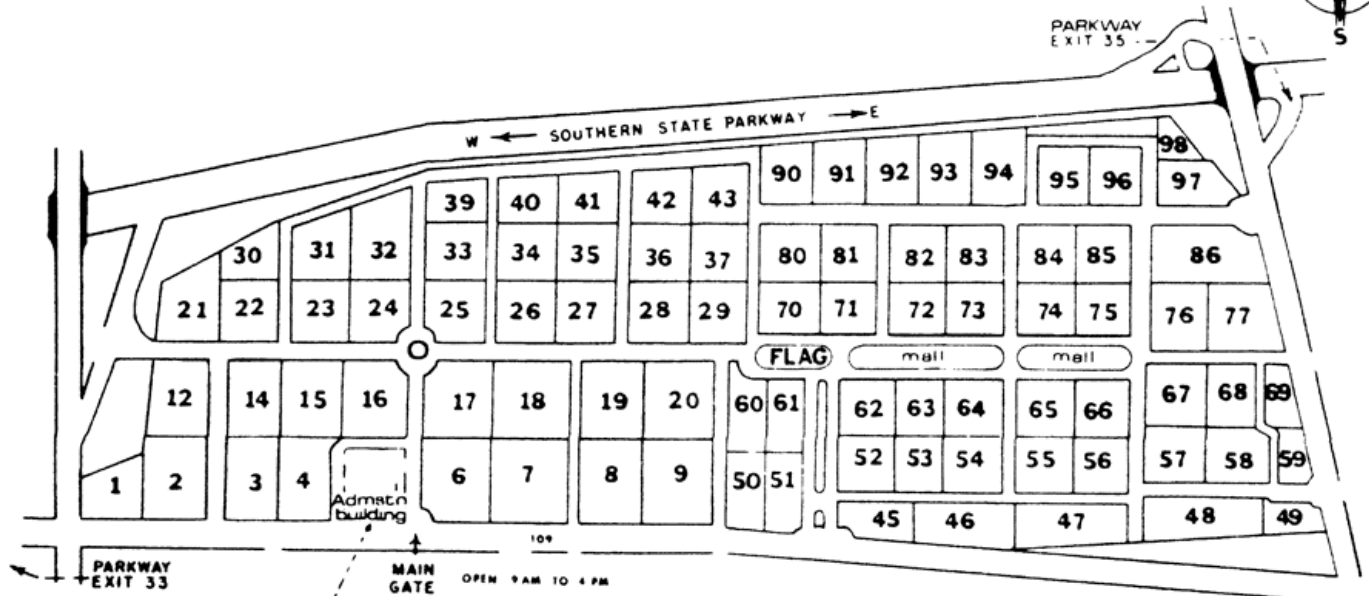

## About this Cemetery Property

This is an ideal family burial site. Eight grave sites available. One casket or urn per gravesite. Each lot has 4 grave spaces in each. Must be of Jewish faith. The lot allows for a family monument and flush markers (footstones) for each grave. It is a quiet area of the cemetery, but very close to the cemetery entrance/exit and main office. Cemetery is easy access from major highway. Available for Immediate Need. Includes Transfer Fee.

The Prominent Nationwide Online Cemetery Property Listing Service - 1-866-754-6573

Hours of Operation - Monday thru Thursday 9:00am - 6:00pm EST

Friday 9:00am - 2:00pm EST

**MOUNT ARARAT**  
PLAN OF SECTIONS

ROWS are lettered in concrete at roadside -  
A through L - SOUTH to NORTH in each section

YOU ARE HERE  
in the Administ'n  
parking lot

This modern LAWN PLAN cemetery  
at EXIT 33 SOUTHERN STATE PARKWAY  
P.O. BOX 355, FARMINGDALE, N.Y. 11735