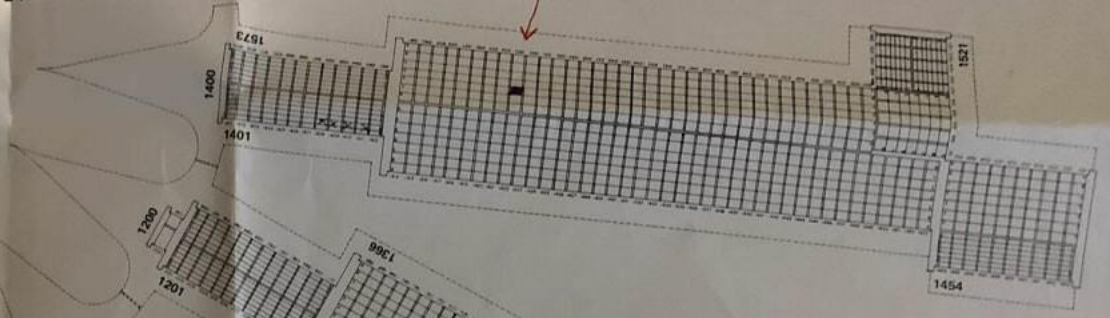

Hours of Operation - Monday thru Thursday 9:00am - 6:00pm EST

Friday 9:00am - 2:00pm EST

Wisconsin Memorial Park Inc.

Every Detail Remembered™

Dignity®
MEMORIAL

Gardens of Eternal Life

"WEST ONE-HALF"

1553 E Dick & Shire Surmeister
1552 E Fred & Betty Ebling
1551 E Ruth Ann & Perry Bernhoft