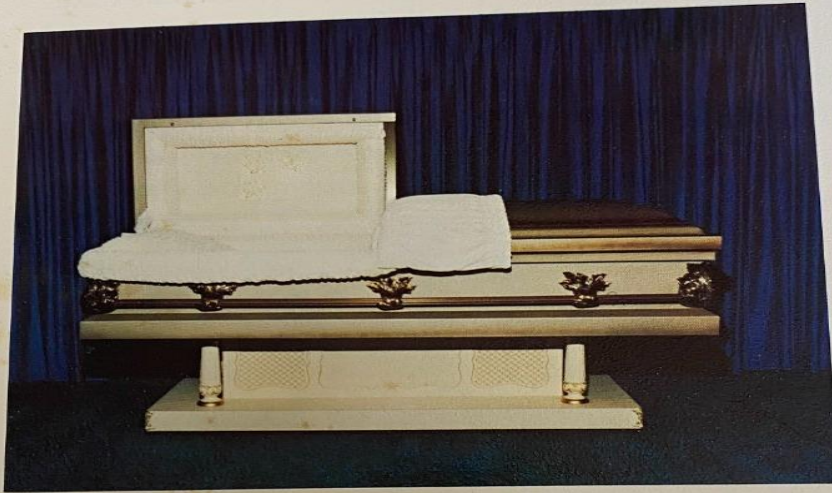

Eternal Rest Bed consists of mattress, pillow and all finery in various colors sized for exact fit into base unit of Gold Star Fiberglass Vault.

The family will be able to choose the CATAFALQUE of their choice. Because the CATAFALQUE will be used only for the service, it will be possible to provide the most attractive and expensive units available.