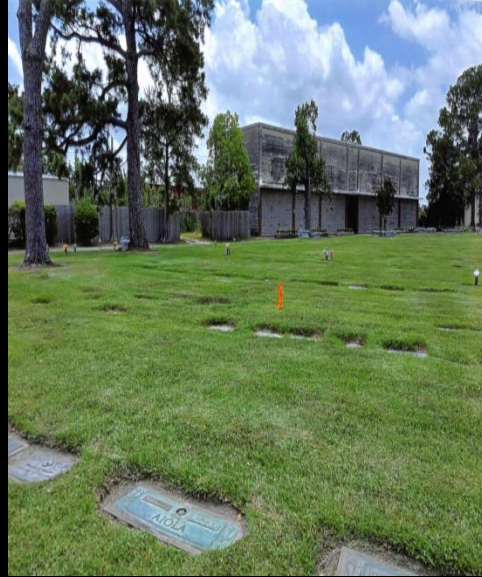

Three Single Grave Spaces for Sale

Garden of Memories Cemetery – 4900 Airline Drive, Metairie, LA 70001

\$4,600.00 each!

About this Cemetery Property

All (3) Lots are located in Section "S" and three rows up from curbside/corner; near trees (marked on photos with red scarf) and has flexibility of choice for future needs. Section "S" is in a very quiet and serene location to join family/ancestors if already in this cemetery and is completely sold out. Each lot can have a Casket with an Urn, or two (2) Urns in each lot, or a Single Casket. Similar gravesites are selling for \$5,495 each. Transfer fee is currently \$195. Available for Immediate Need.