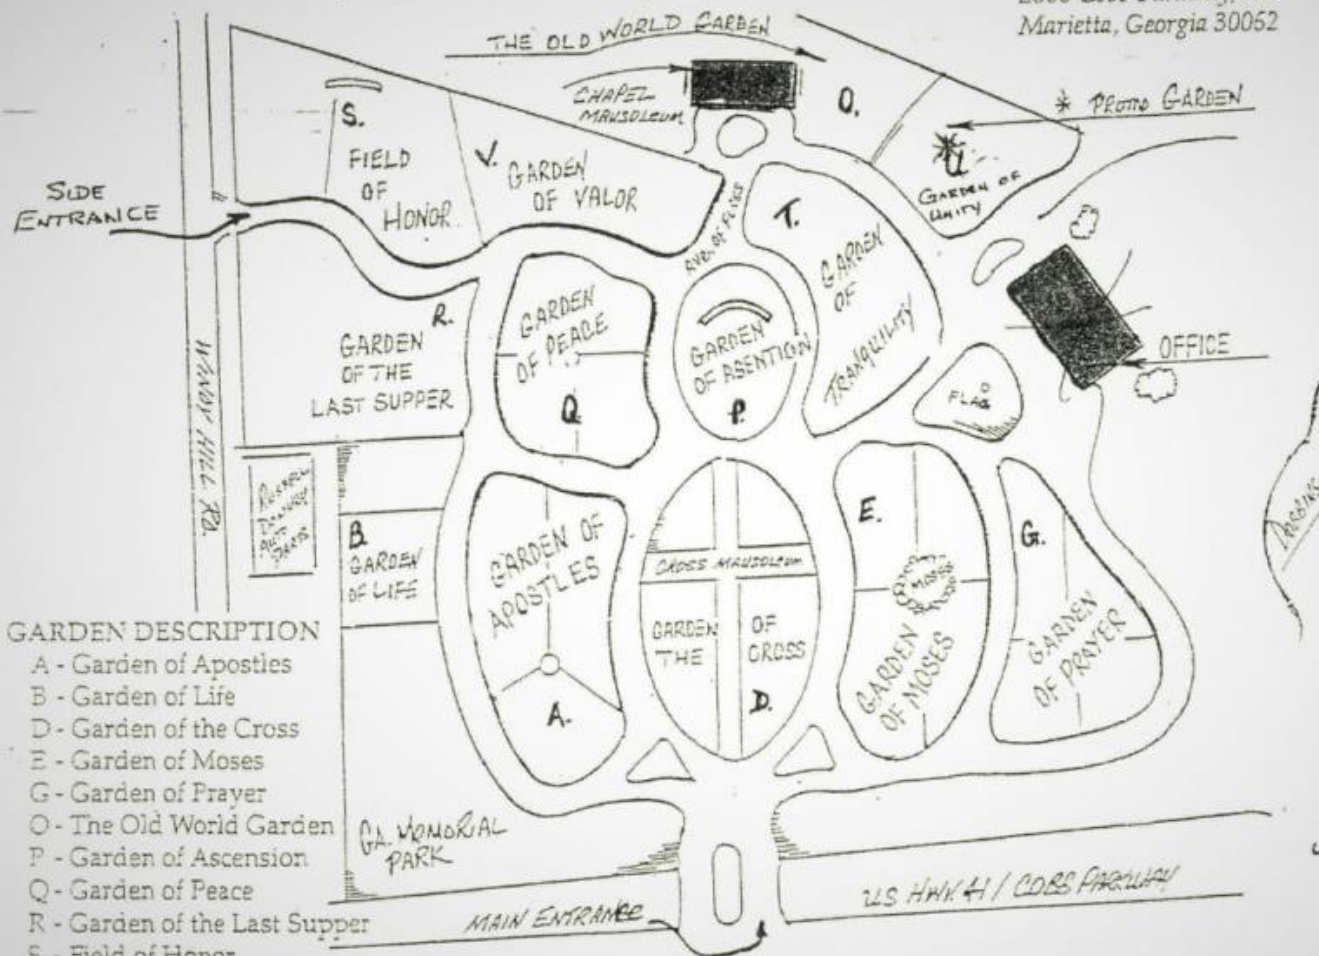

Details of this Cemetery Property

Private Listing ID: 23-0628-4 Property Type: Lawn Crypts Quantity: (2) Singles Garden: Cross Section: D Tier: A Lawn Crypt(s): 99, 101

The Cemetery Exchange LLC

The Prominent Nationwide Online Cemetery Property Listing Service - 1-866-754-6573

Hours of Operation - Monday thru Thursday 9:00am - 6:00pm EST

Friday 9:00am - 2:00pm EST

Georgia Memorial Park

2000 Cobb Parkway, SE
Marietta, Georgia 30052

GARDEN DESCRIPTION

- A - Garden of Apostles
- B - Garden of Life
- D - Garden of the Cross
- E - Garden of Moses
- G - Garden of Prayer
- O - The Old World Garden
- P - Garden of Ascension
- Q - Garden of Peace
- R - Garden of the Last Supper
- S - Field of Honor
- T - Garden of Tranquility
- U - Garden of Unity *
- V - Garden of Valor