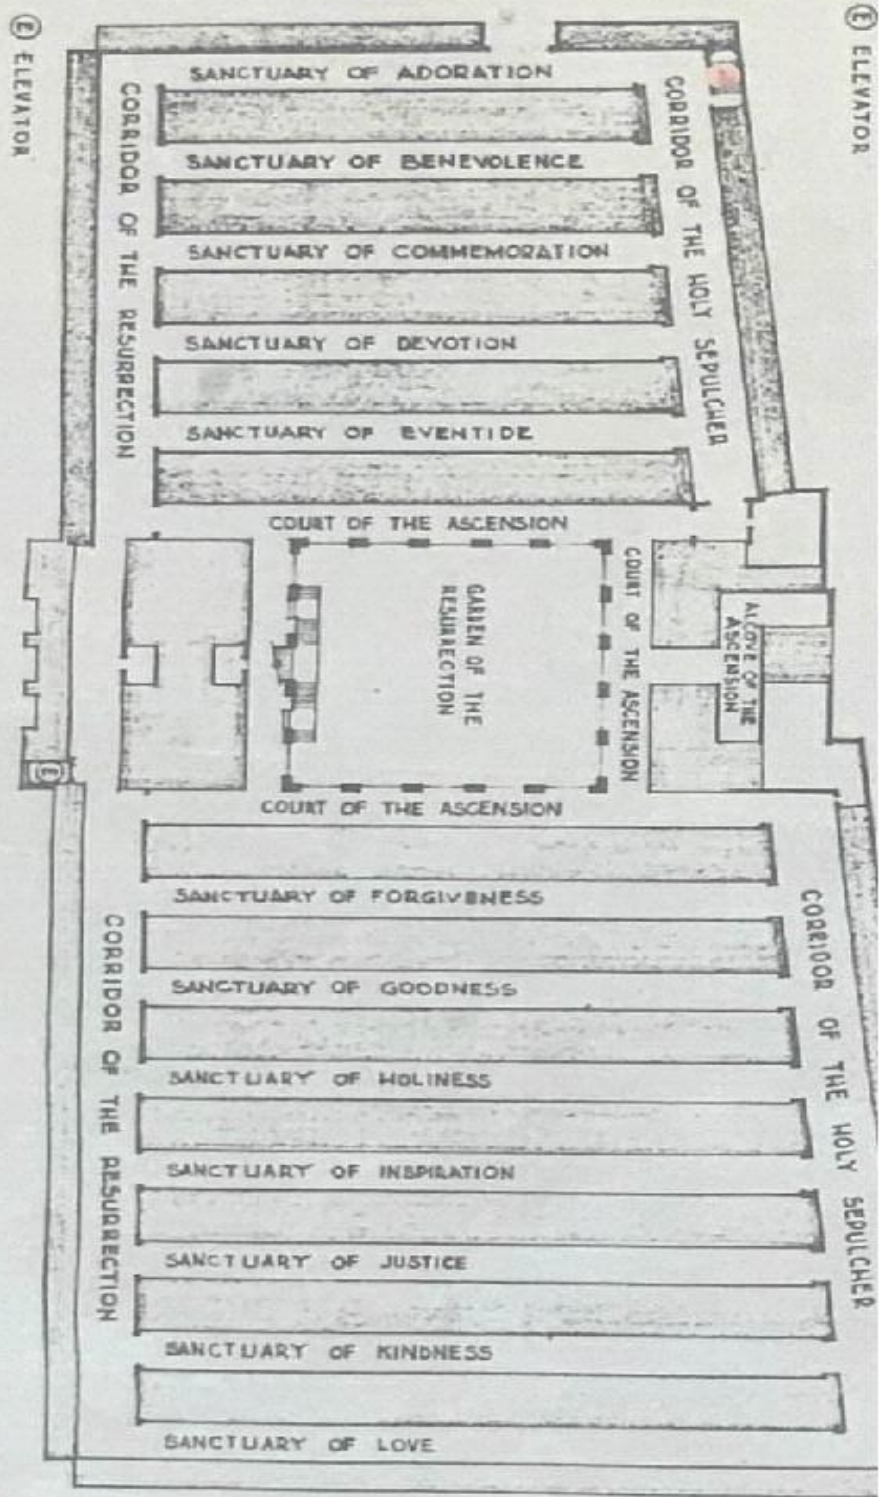

THE HOLY SEPULCHER

YOU ARE HERE