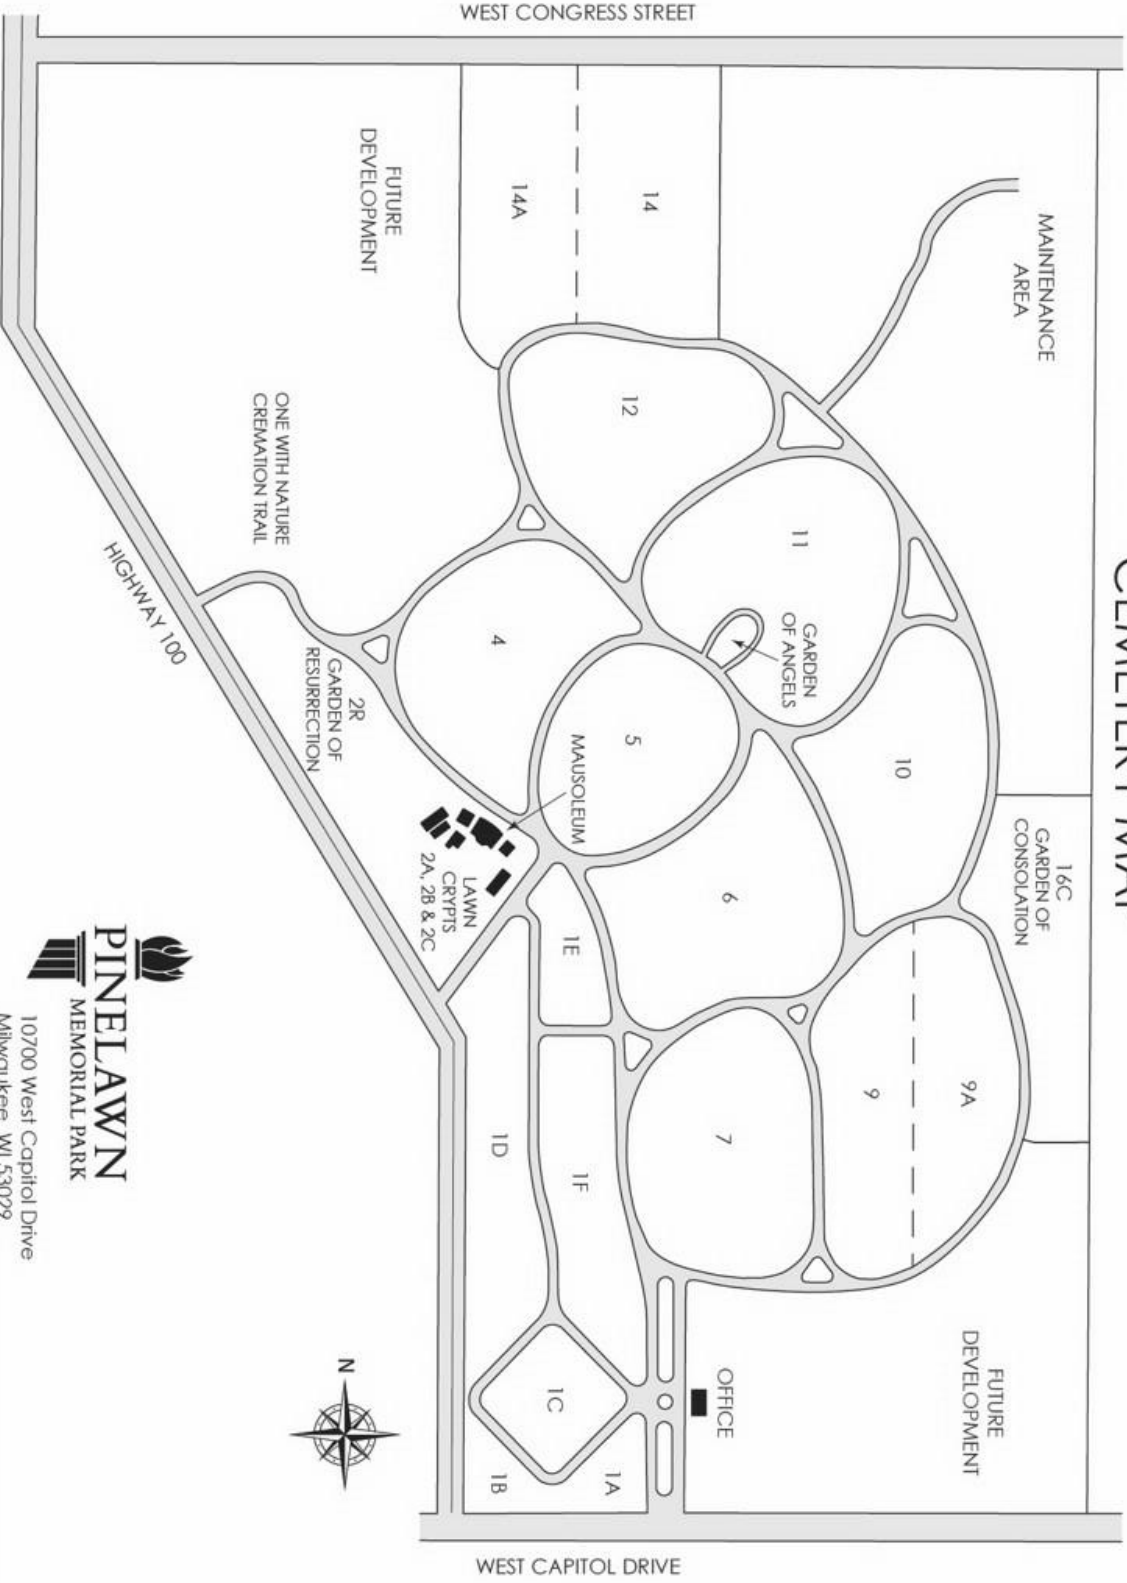

Two Single Grave Spaces for Sale

Pinelawn Memorial Park – 10700 West Capital Drive, Milwaukee, WI 53222

\$1,500.00 each!

About this Cemetery Property

We have 2 beautiful burial sites for sale. They are located in Section 1, Block D, Lot 39, space #1 and #2. The current value of each site is \$2415, I am providing a 40% discount and only asking \$1500 for each site. We will also take responsibility for the \$315 endowment care fee so you don't have to pay for it. Available for Immediate Need. Includes Transfer Fee.

Details of this Cemetery Property

Private Listing ID: 23-0306-5 Property Type: Grave Spaces Quantity: (2) Singles Garden/Section: 1
Block: D Lot: 39 Grave(s): 1, 2

The Cemetery Exchange LLC

The Prominent Nationwide Online Cemetery Property Listing Service - 1-866-754-6573

Hours of Operation - Monday thru Thursday 9:00am - 6:00pm EST

Friday 9:00am - 2:00pm EST

CEMETERY MAP

PINELAWN
MEMORIAL PARK

10700 West Capitol Drive
Milwaukee, WI 53029
414.461.4612 | mail@pinelawn.net | www.pinelawn.net