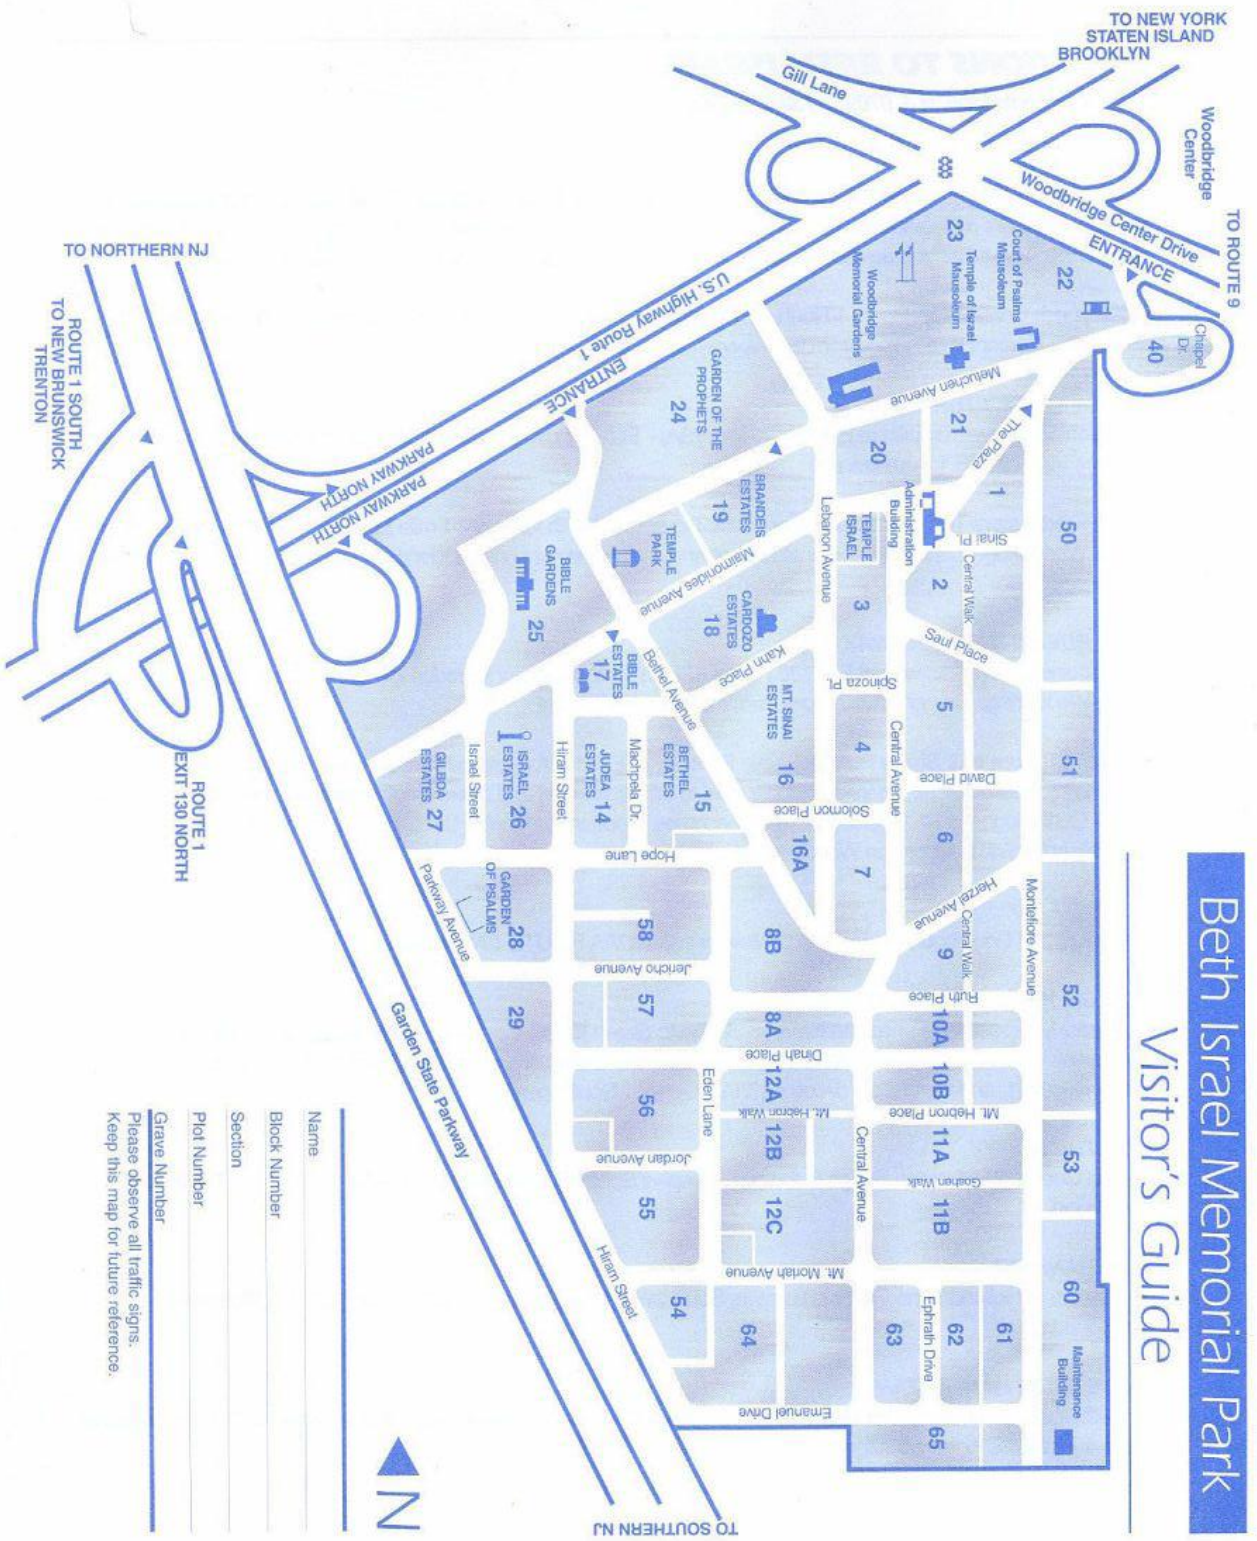

Beth Israel Memorial Park

Visitor's Guide

Name _____

Block Number _____

Section _____

Plot Number _____

Grave Number _____

Please observe all traffic signs.
Keep this map for future reference.