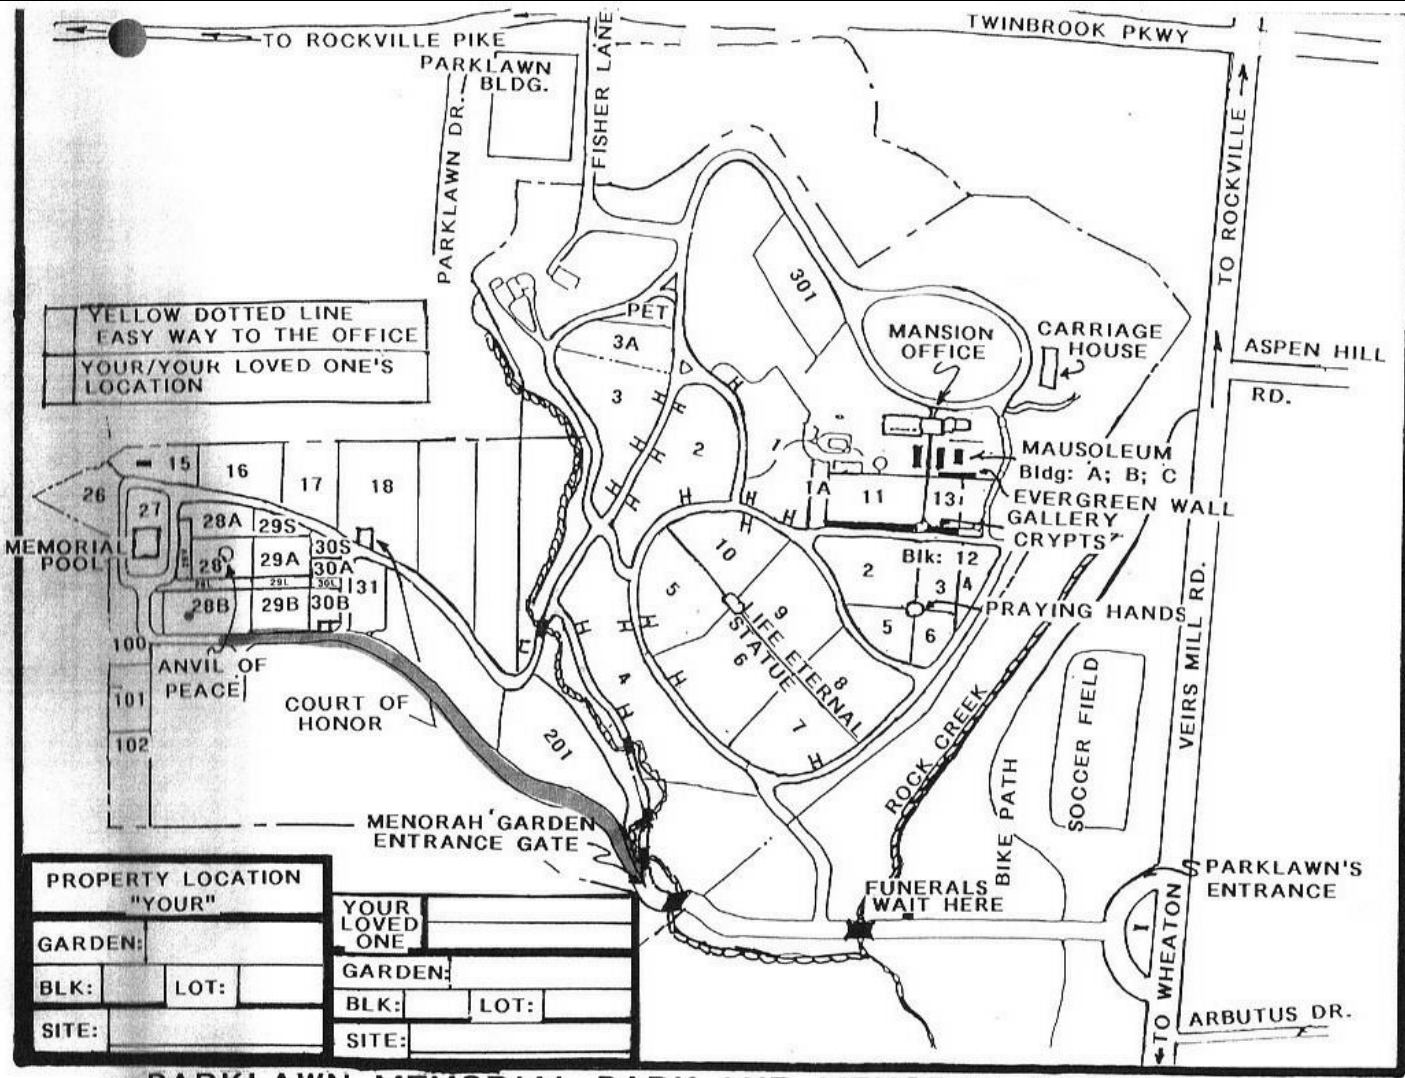

PROPERTY LOCATION "YOUR"		YOUR LOVED ONE	
GARDEN:		GARDEN:	
BLK:	LOT:	BLK:	LOT:
SITE:		SITE:	

PARKLAWN MEMORIAL PARK AND MENORAH GARDENS