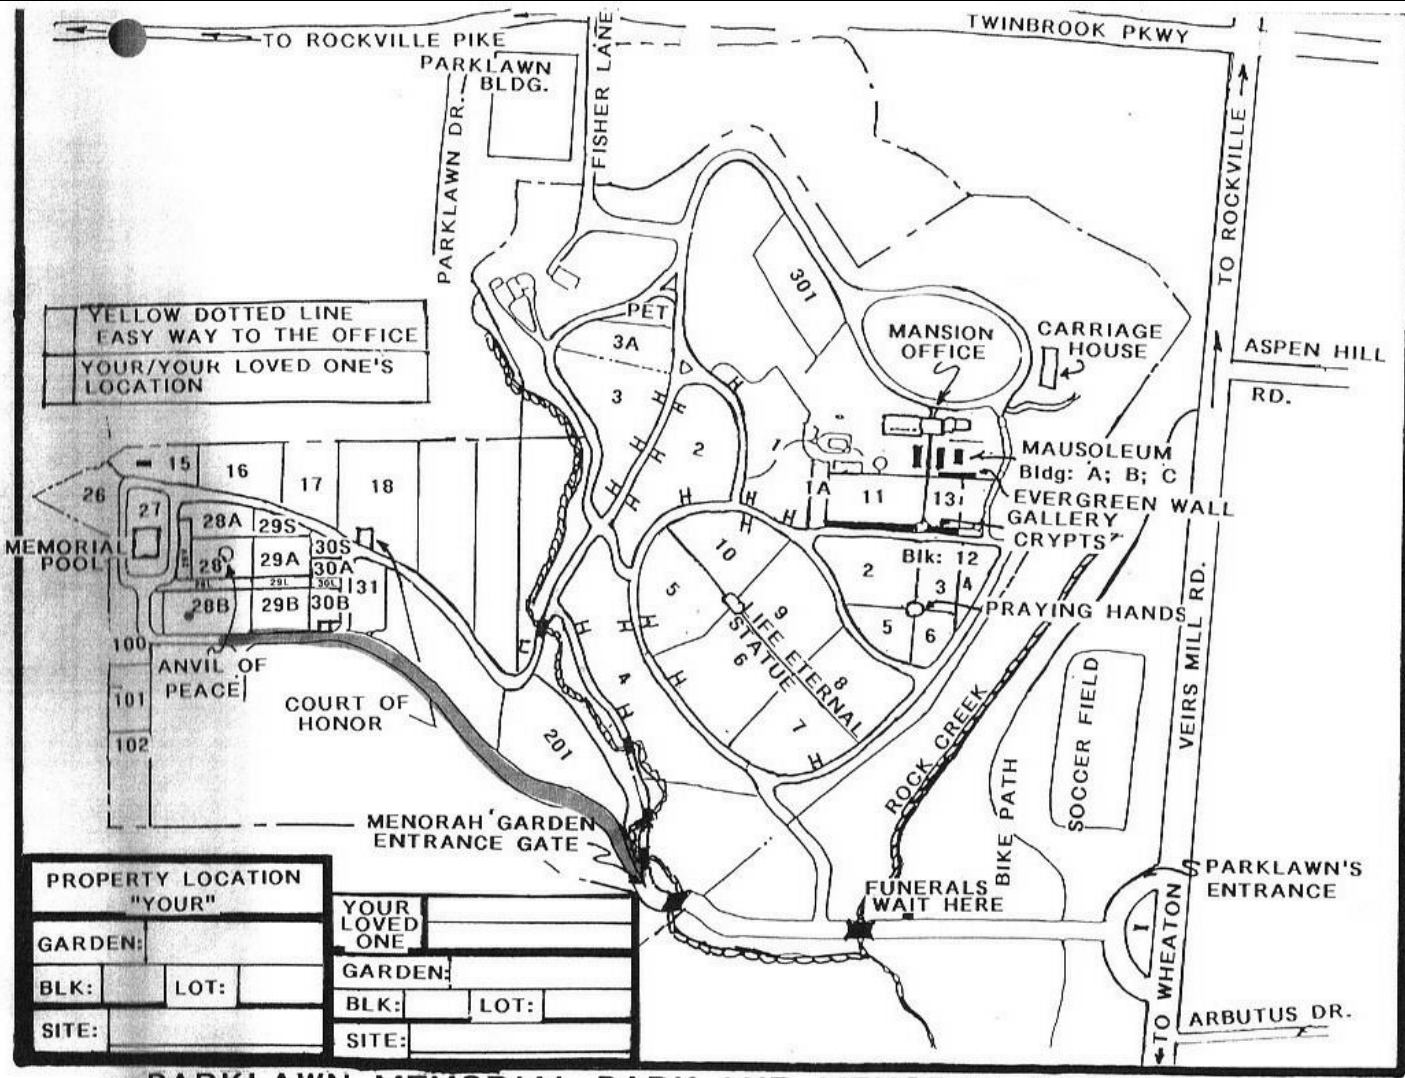

PARKLAWN MEMORIAL PARK AND MENORAH GARDENS