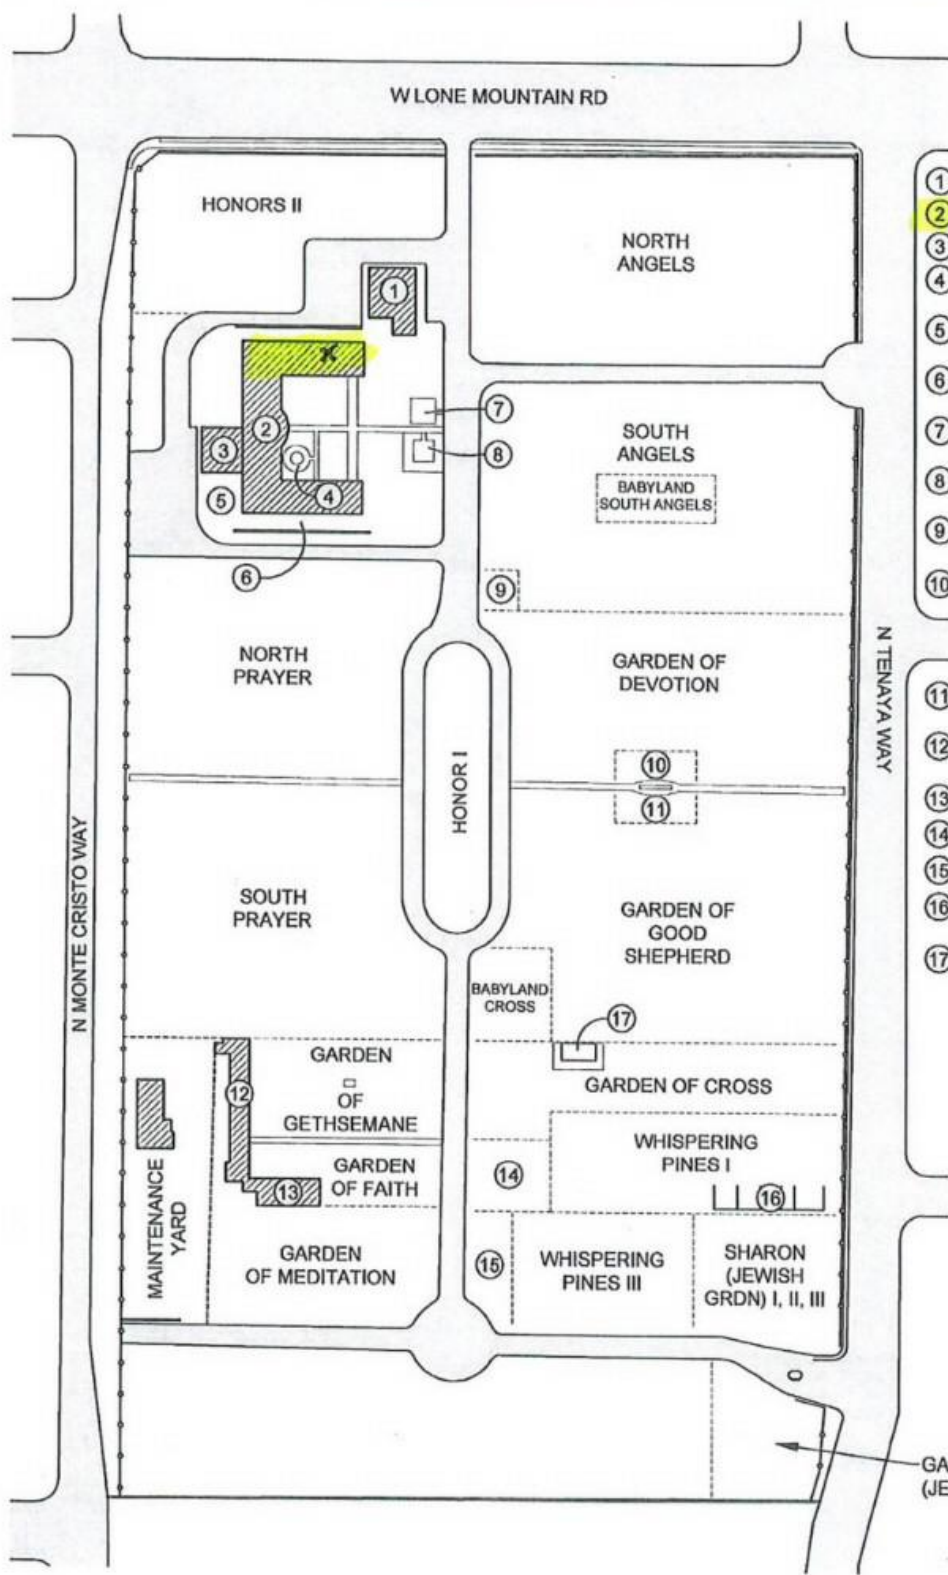

- ① CEMETERY OFFICE
- ② PIONEER MAUSOLEUM
- ③ CREMATORY
- ④ DOVE CREMATION GARDEN
- ⑤ PRIVATE ESTATE - PYLE
- ⑥ GARDEN OF THE LITTLE LAMBS
- ⑦ PRIVATE ESTATE - LEPOSAVIC
- ⑧ MARIPOSA CREMATION GARDEN
- ⑨ PRIVATE ESTATE - TEMPLE
- ⑩ DEVOTION NICHE GARDEN
- ⑪ GOOD SHEPHERD NICHE GARDEN
- ⑫ GETHSEMANE MAUSOLEUM
- ⑬ FAITH MAUSOLEUM
- ⑭ WHISPERING PINES II
- ⑮ PEACEFUL PINES
- ⑯ WHISPERING PINES PRIVATE ESTATES
- ⑰ CROSS MAUSOLEUM

BUNKERS MEMORY GARDENS MEMORIAL PARK

7251 West Lone Mountain Rd
Las Vegas, NV 89129
(850) 769-3396

Prepared by: EDA Land Planning
Jun. 2021