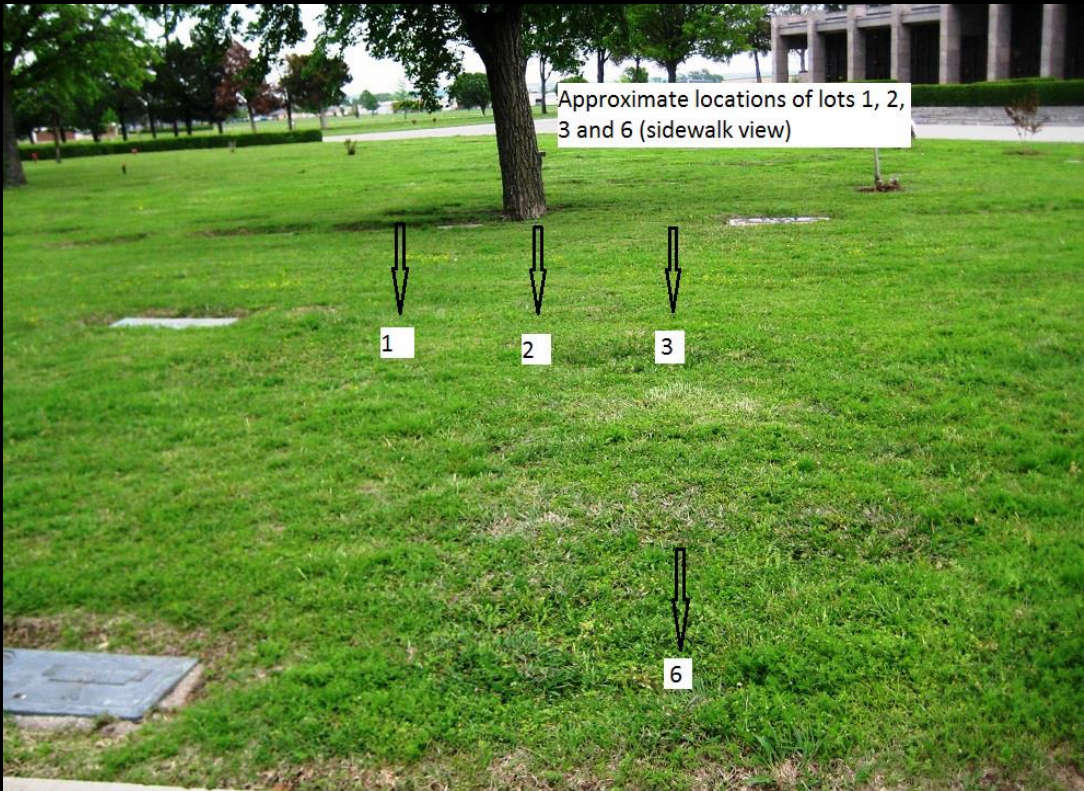

Four Single Grave Spaces for Sale

Memorial Park Cemetery – 5111 S Memorial Drive, Tulsa, OK 74145

\$1,500.00 each!

About this Cemetery Property

Lots are located in the Garden of Christus with easy access on a sidewalk right off the road. One site is next to the sidewalk and 3 are located on the first row off the sidewalk. Section 15 has a chapel which is visible from the sites. Shade trees are nearby the sites as well. Cemetery does allow double depth burial upon approval. (May not apply to all sites). Sites are priced at \$2,145 each. Asking \$1,750 each

Approximate locations of lots 1, 2, 3 and 6 (sidewalk view)

Lot 6 at sidewalk