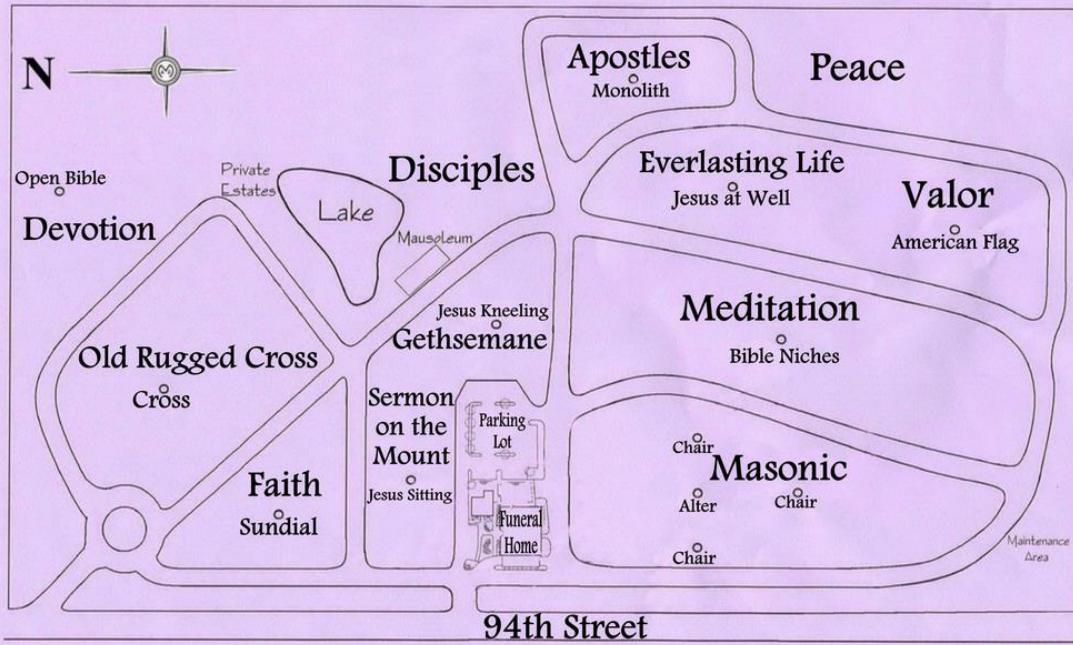

Chapel Hill Memorial Gardens

701 North 94th Street*Kansas City, KS 66112*(913)334-3366 2009