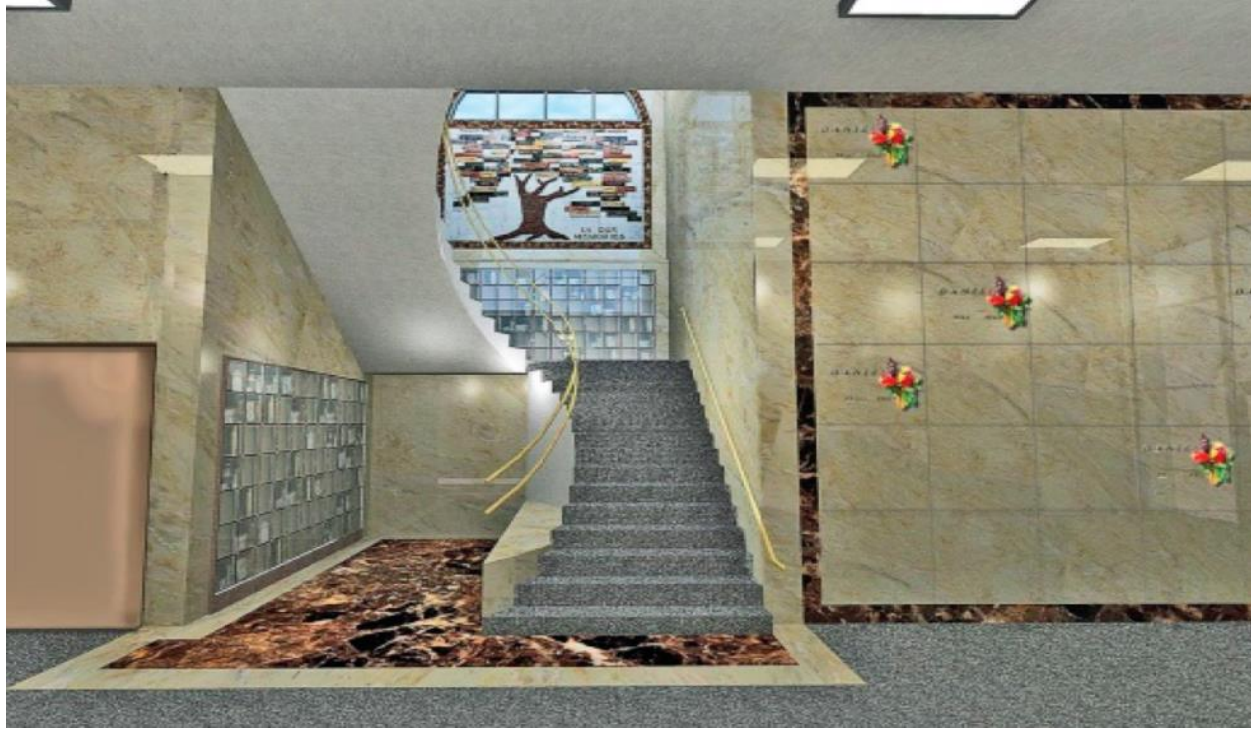

True Companion Crypt for Sale

Garden of Memories – 300 Solider Hill Rd, Township of Washington, NJ 07676

\$8,000.00!

Listing ID: 20-1123-6 Building: 5 Interior – Unit(s): 5F57

Pristine True Companion Crypt located in the beautifully maintained Garden of Memories. Available for Immediate Need.