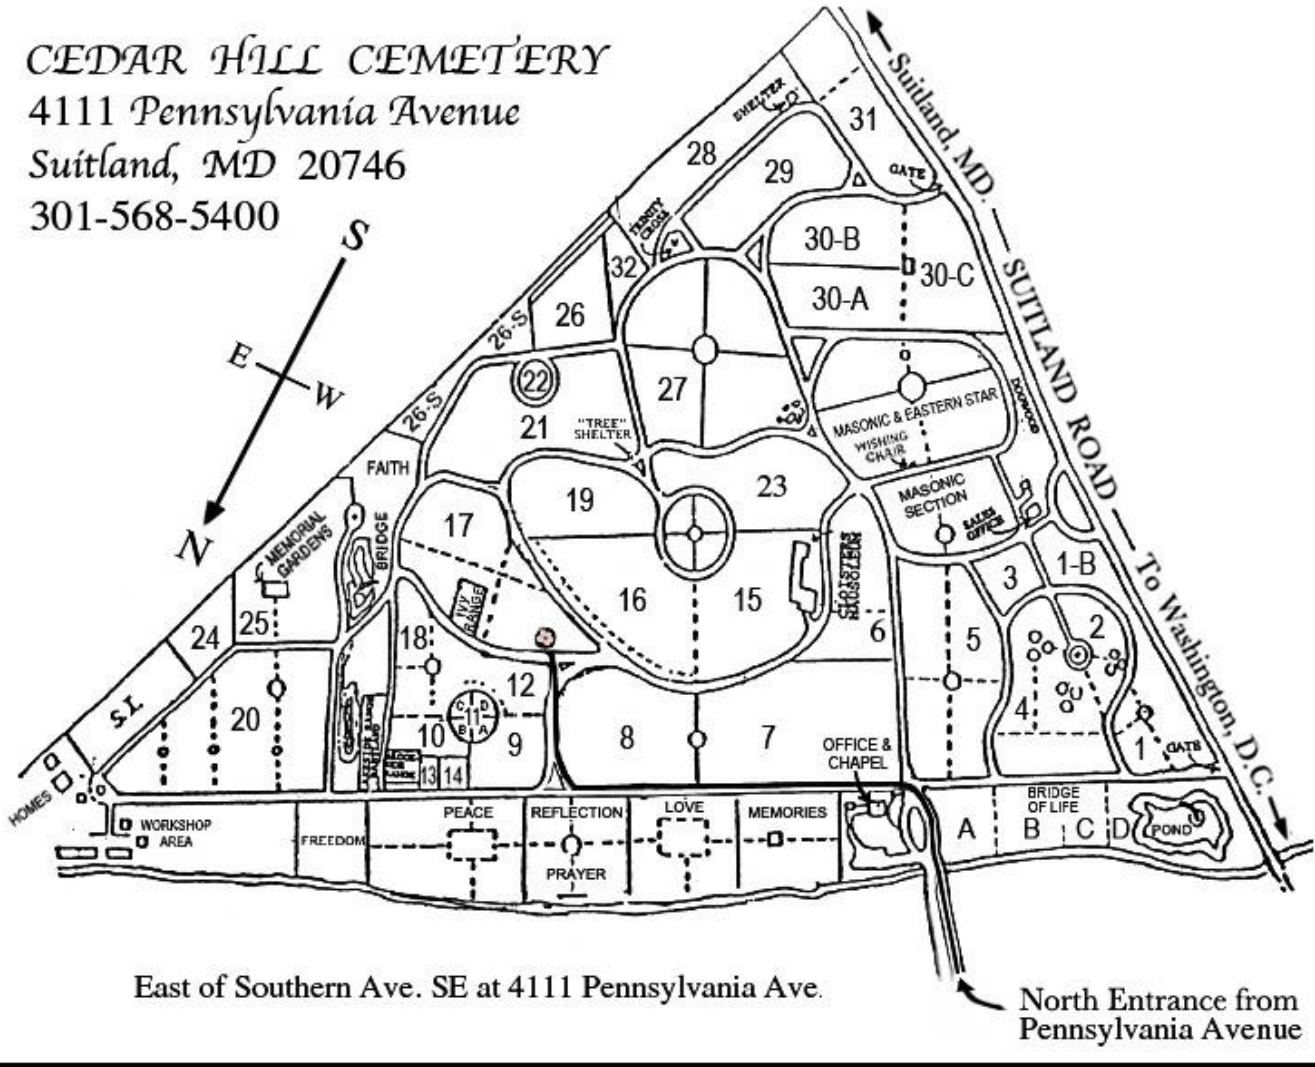

CEDAR HILL CEMETERY

4111 Pennsylvania Avenue

Suitland, MD 20746

301-568-5400

East of Southern Ave. SE at 4111 Pennsylvania Ave.

North Entrance from
Pennsylvania Avenue